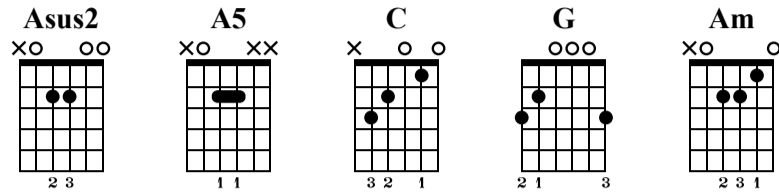

JOLENE

Dolly Parton

Words & Music by Dolly Parton

Standardstimmung

♩ = 110

A Intro

Asus2

Kapo Bund 4

klingen lassen...

s. guit.

B Chorus